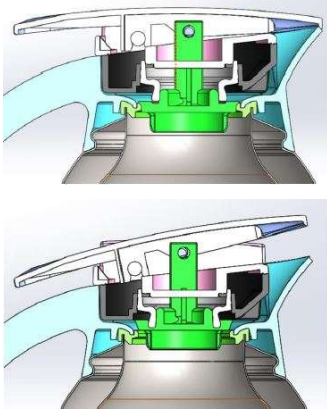

1.6 L

NETZERO16-900

78°C @ 6h

2.0 L

NETZERO20-900

80°C @ 6h

Material · SUS304 stainless steel · Food-grade PP & silicone · Color: Satin

VERIFIED BY TÜV SÜD

Product Carbon Neutrality

ISO 14067 · ISO 14068-1 · ISO 14064-3

Carbon footprint offset via certified VCS hydropower credits.

Sealed Hygienic Pushbutton stopper

- Liquid flows through the stopper without ever touching the stopper's interior mechanism.
- Perfectly hygienic
- Easy to clean.
- Spout remains closed to prevent dust and insects to come in

Easy-Open Lid

Ergonomic side button enables easy open-and-close with a single hand.

Reinforced Handle

R-angle design distributes grip load — built for daily use.

Non-Slip Base

Embossed dot pattern for stability and scratch resistance.